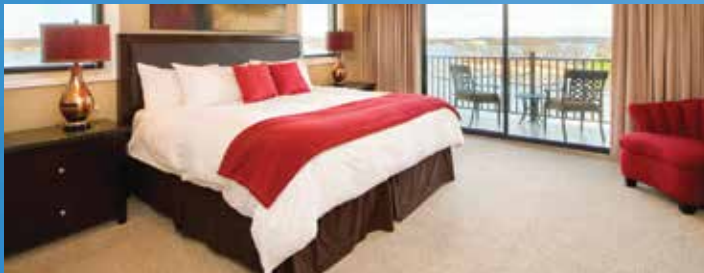

University of Missouri Extension | Fire and Rescue Training Institute

Missouri Emergency Services INSTRUCTOR CONFERENCE

**NEW
LOCATION**

November 4-6, 2016 | November 3-5, 2017 | November 2-4, 2018

SUITE & ROOM TYPES:

- King Deluxe Studio
- Double Deluxe Studio
- King Grand Suite
- Double Grand Suite
- Grand Suite with Jetted Tub
- Executive Suite

AMENITIES:

- Spa 54 at the Copper Door
- H. Toads Bar & Grill
- The Frog Waterfront Bar
- Jitter Bean Espresso Bar
- Golf Course
- Fitness Center
- Swimming Pool and Hot Tubs
- Entertainment Complex
- Boat Rental / Water Taxi
- Marina

CONFERENCE FACILITIES:

- Conference Rooms
- Multimedia Theater
- Multiple Ballrooms

CAMDEN

ON THE LAKE

2359 Bittersweet Rd. • Lake Ozark, MO
573-365-5620 • www.camdenonthelake.com

For More Details Visit:

www.MUFRTI.org